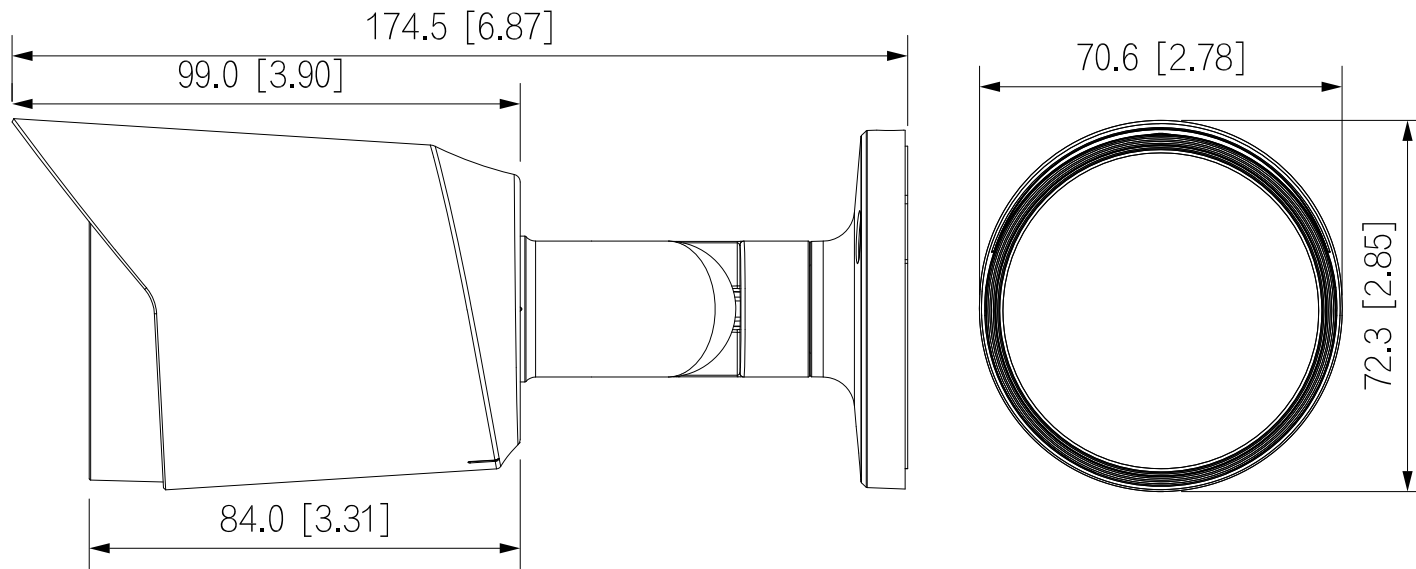

mm [inch]

Ceiling Mount

Junction Mount

Pole Mount(Vertical)